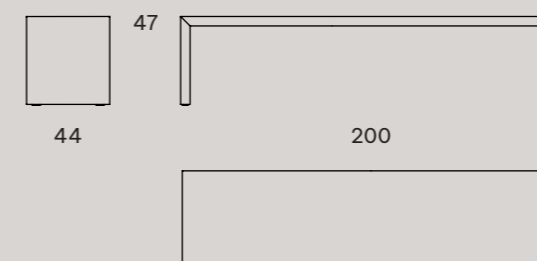

Panca Urano L | Urano bench L