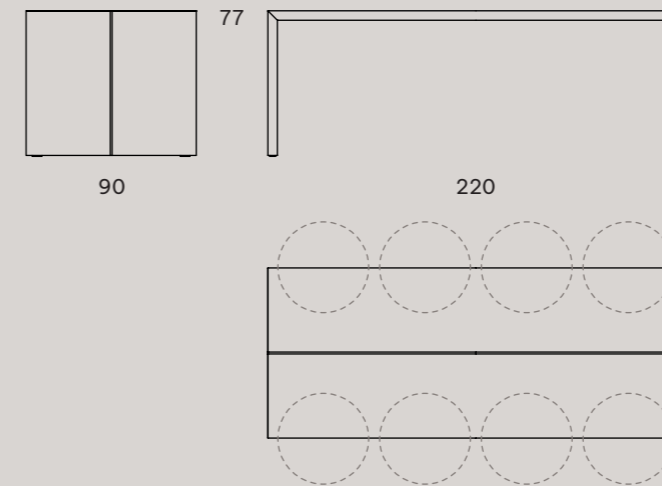

The raw steel profile that runs through the whole framework is the key feature of Uranus. Table and benches in knotty oak veneer with bark-effect edges.

Urano

design WABi

Tavolo Urano M | Urano table M

Tavolo Urano L | Urano table L