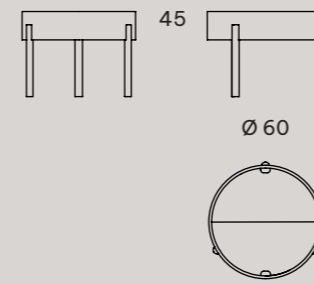

Cloe

Cloe tavolino contenitore | Cloe storage sidetable

Piani girevoli impiallacciati in essenza di legno.
Contenitore in multistrato curvato impiallacciato in essenza di legno.
Gambe in legno massello di frassino verniciato opaco in tinta.

The revolving tops are veneered in wood essence.
The main body is in curved plywood veneered in wood essence.
Legs in solid ash wood, matt painted in the same color.