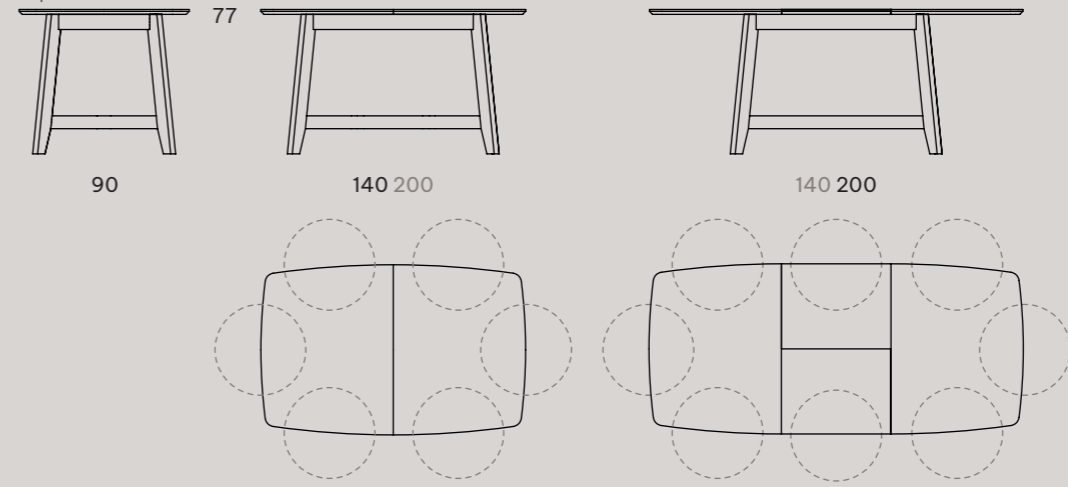

Circeo

Circeo con piano allungabile | Circeo with extendable top

Piani e allunga con bordo smussato impiallacciati in essenza di legno.
Telaio e gambe in legno massello di frassino verniciato in tinta.

Table top and extension with beveled edges veneered in wood essence.
Frame and legs in solid ash wood painted in the same color.