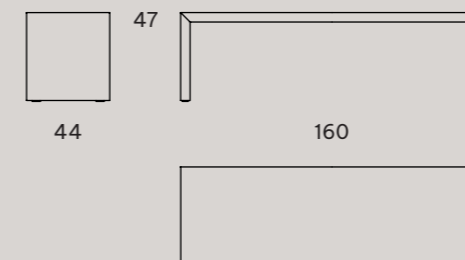

Panca Urano M | Urano bench M