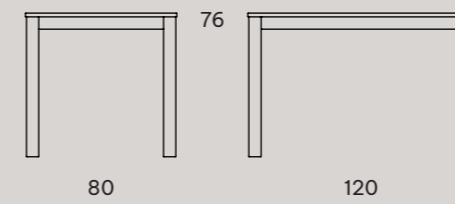

Erato tavolo bar rettangolare | Erato rectangular bar table

Piani e gambe impiallacciati in essenza di legno, placcati in laminato o nobilitato.

Table top and legs veneered in wood essence, laminate or melamine plated.