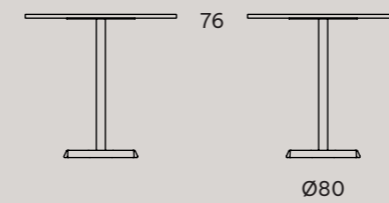

Ebe tavolo bar rotondo | Ebe round bar table

Piani impiallacciati in essenza di legno, placcati in laminato o nobilitato.
Piani in HPL. Base in metallo verniciato.

Table top veneered in wood essence, laminate or melamine plated.
HPL top. Base in painted metal.